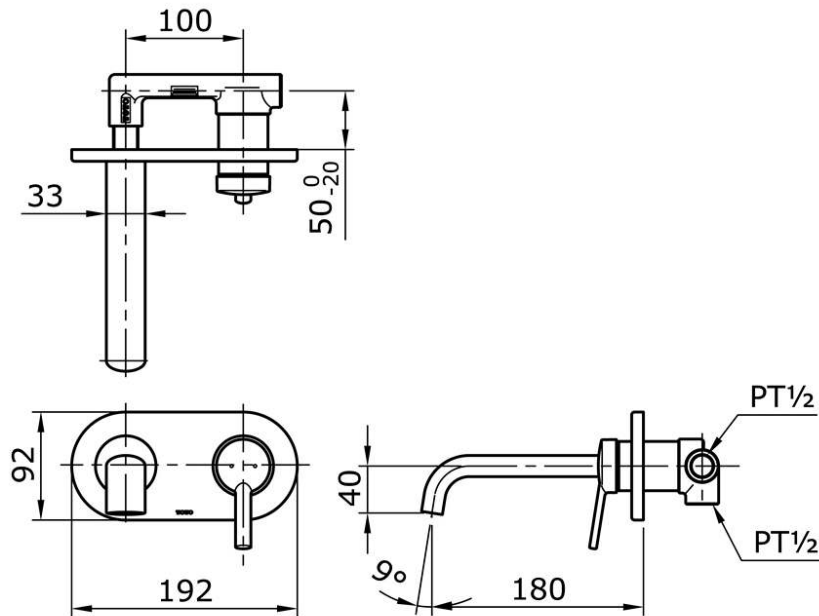

TOTO

Perfection by Design

Type No.
Description

: TX120LV
: Single Lever Wall Type
Basin Mixer

Technical Specification :

Copyright © W. ATELIER SDN. BHD., All rights reserved.

All photos and specification in this brochure are only for illustration and do not necessarily represent the final standard specification. Manufacturer reserve the rights to make further improvements and changes, where appropriate during design development. Therefore, they shall not form part of an offer or contract.