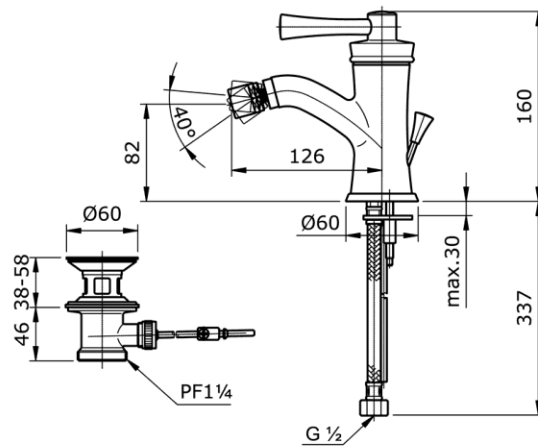

Copyright © W. ATELIER SDN. BHD., All rights reserved.

All photos and specification in this brochure are only for illustration and do not necessarily represent the final standard specification. Manufacturer reserve the rights to make further improvements and changes, where appropriate during design development. Therefore, they shall not form part of an offer or contract.