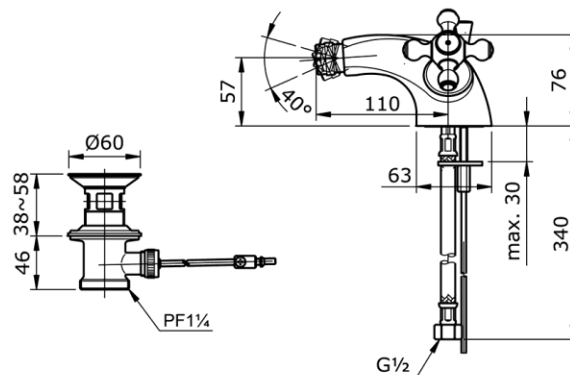

TOTO

Perfection by Design

Type No. : TX302BCBR
Description : Monobloc Basin Mixer
c/w 1 1/4" pop-up waste
(ONLY AVAILABLE IN
CROSS HANDLE)

Technical Specification :

Copyright © W. ATELIER SDN. BHD., All rights reserved.