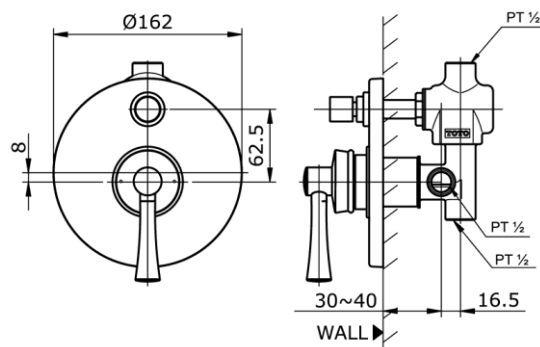

TOTO

Perfection by Design

Type No. : TX404SGZ
Description : Single Lever Bath & Shower Mixer with Diverter - Concealed Type

Technical Specification :

Copyright © W. ATELIER SDN. BHD., All rights reserved.