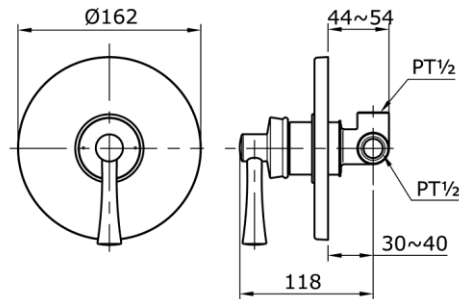

TOTO

Perfection by Design

Type No. : TX405SGN
Description : Single Lever Shower Mixer - Concealed Type

Technical Specification :

Copyright © W. ATELIER SDN. BHD., All rights reserved.

All photos and specification in this brochure are only for illustration and do not necessarily represent the final standard specification. Manufacturer reserve the rights to make further improvements and changes, where appropriate during design development. Therefore, they shall not form part of an offer or contract.