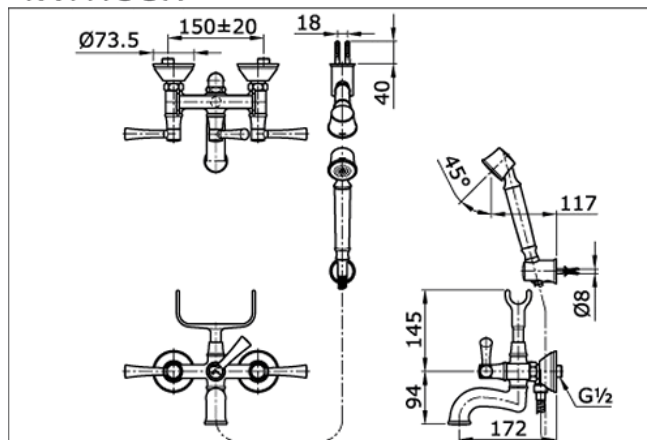

TOTO

Perfection by Design

Type No. : TX411SGN
Description : Wall Mount Bath & Shower Mixer c/w TOTO Handshower set

Technical Specification :

TX411SGN

Copyright © W. ATELIER SDN. BHD., All rights reserved.

All photos and specification in this brochure are only for illustration and do not necessarily represent the final standard specification. Manufacturer reserve the rights to make further improvements and changes, where appropriate during design development. Therefore, they shall not form part of an offer or contract.