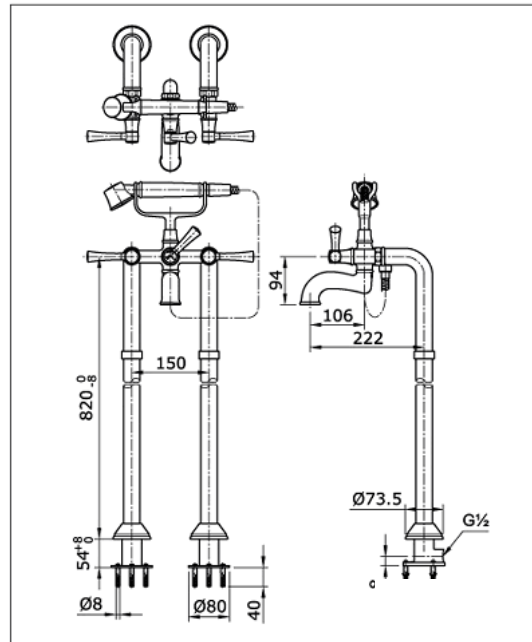

TOTO

Perfection by Design

Type No. : TX411SGV3Z
Description : Floor Mounted Bath & Shower Mixer Set

Technical Specification :

TX411SGV3Z

Copyright © W. ATELIER SDN. BHD., All rights reserved.

All photos and specification in this brochure are only for illustration and do not necessarily represent the final standard specification. Manufacturer reserve the rights to make further improvements and changes, where appropriate during design development. Therefore, they shall not form part of an offer or contract.