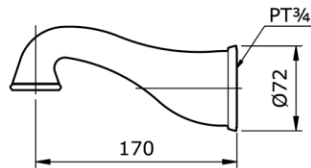

Copyright © W. ATELIER SDN. BHD., All rights reserved.

All photos and specification in this brochure are only for illustration and do not necessarily represent the final standard specification. Manufacturer reserve the rights to make further improvements and changes, where appropriate during design development. Therefore, they shall not form part of an offer or contract.