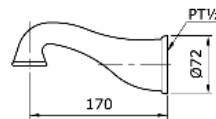

Technical Specification :

TX418SGV1