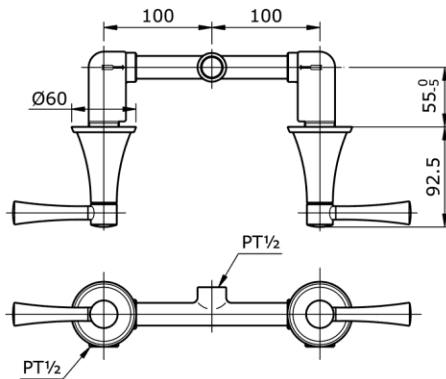

TOTO

Perfection by Design

Type No. : TX419SG
Description : Shower Mixer -
Concealed Type

Technical Specification :

Copyright © W. ATELIER SDN. BHD., All rights reserved.

All photos and specification in this brochure are only for illustration and do not necessarily represent the final standard specification. Manufacturer reserve the rights to make further improvements and changes, where appropriate during design development. Therefore, they shall not form part of an offer or contract.