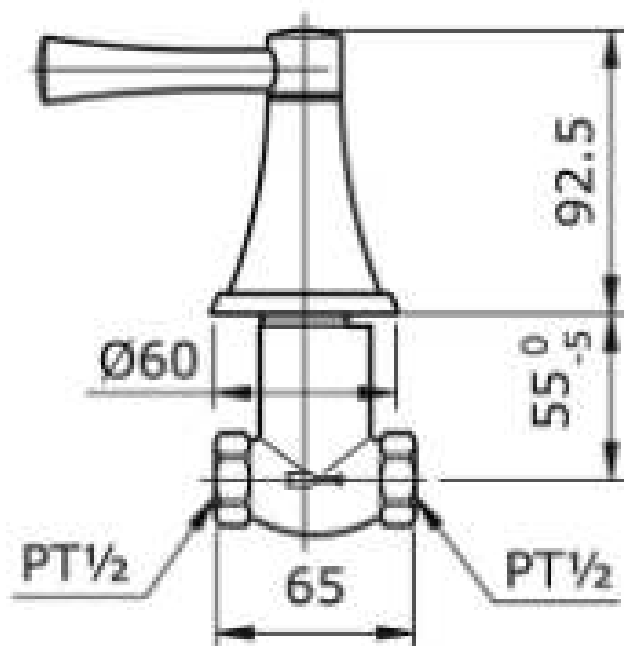

TOTO

Perfection by Design

Type No. : TX421SG
Description : Stopvalve

Technical Specification :

Copyright © W. ATELIER SDN. BHD., All rights reserved.

All photos and specification in this brochure are only for illustration and do not necessarily represent the final standard specification. Manufacturer reserve the rights to make further improvements and changes, where appropriate during design development. Therefore, they shall not form part of an offer or contract.