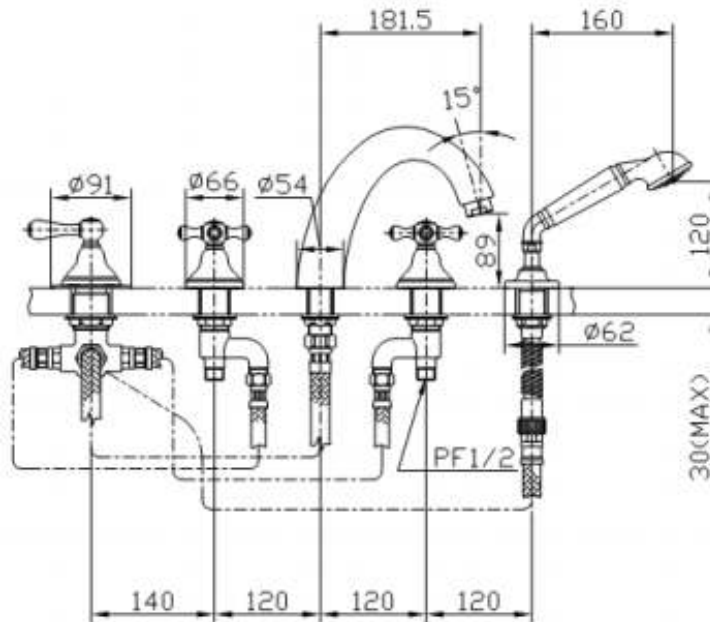

TOTO

Perfection by Design

Type No. : TX429SCBR
Description : Cross Handle 5 Holes Bath & Shower Set (Blue & Red Index)

Technical Specification :

Copyright © W.ATELIER SDN. BHD., All rights reserved.

All photos and specification in this brochure are only for illustration and do not necessarily represent the final standard specification. Manufacturer reserve the rights to make further improvements and changes, where appropriate during design development. Therefore, they shall not form part of an offer or contract.