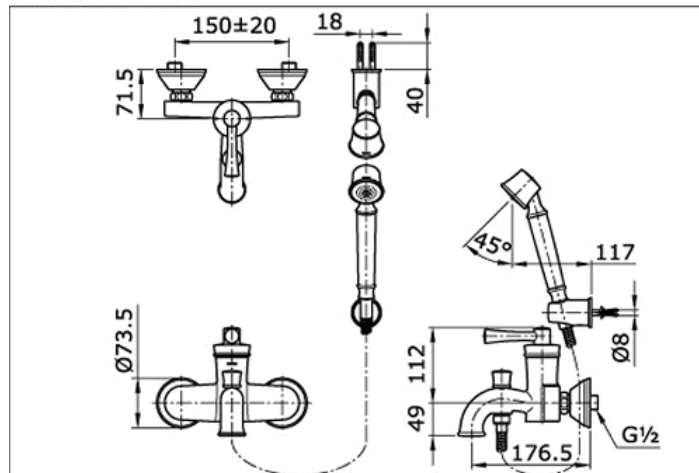

# TOTO

*Perfection by Design*

**Type No.** : TX432SGN  
**Description** : Wall Mount Single Lever  
Bath & Shower Mixer c/w  
Handshower set

## Technical Specification :

---

TX432SGN

---

Copyright © W. ATELIER SDN. BHD., All rights reserved.

All photos and specification in this brochure are only for illustration and do not necessarily represent the final standard specification. Manufacturer reserve the rights to make further improvements and changes, where appropriate during design development. Therefore, they shall not form part of an offer or contract.