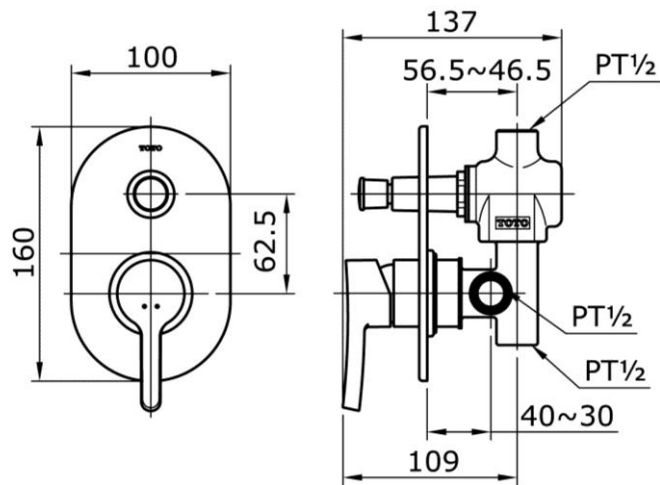

TOTO

Perfection by Design

Type No. : TX442SP
Description : Concealed Single Lever
Bath & Shower Mixer
With Diverter

Technical Specification :

Copyright © W. ATELIER SDN. BHD., All rights reserved.

All photos and specification in this brochure are only for illustration and do not necessarily represent the final standard specification. Manufacturer reserve the rights to make further improvements and changes, where appropriate during design development. Therefore, they shall not form part of an offer or contract.