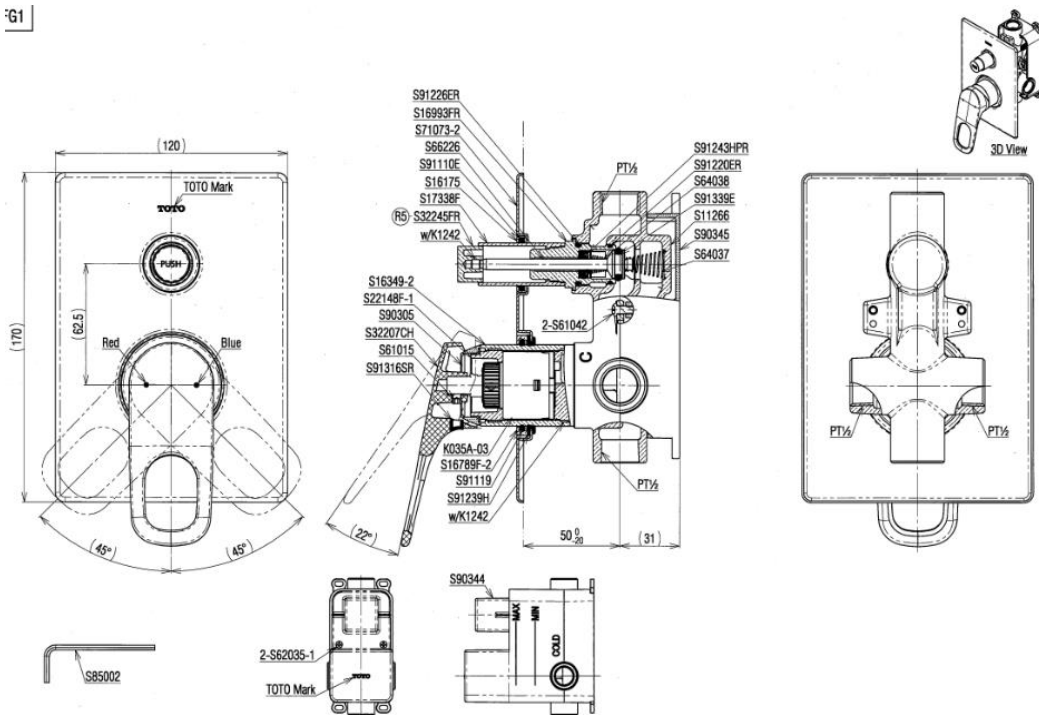

TOTO

Perfection by Design

Type No. : TX442SRRNK1
Description : Concealed Single Lever Bath & Shower Mixer W/Diverter (Square Shape Plate)

Technical Specification :

G1

Copyright © W. ATELIER SDN. BHD., All rights reserved.