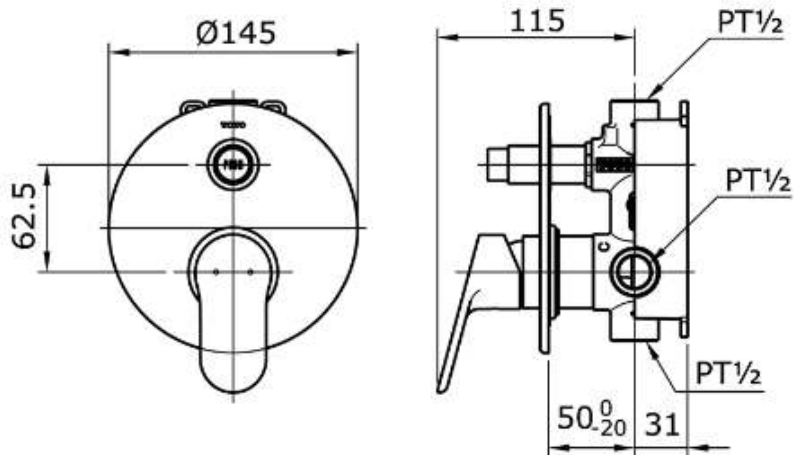

Technical Specification :

Copyright © W.ATELIER SDN. BHD., All rights reserved.

All photos and specification in this brochure are only for illustration and do not necessarily represent the final standard specification. Manufacturer reserve the rights to make further improvements and changes, where appropriate during design development. Therefore, they shall not form part of an offer or contract.