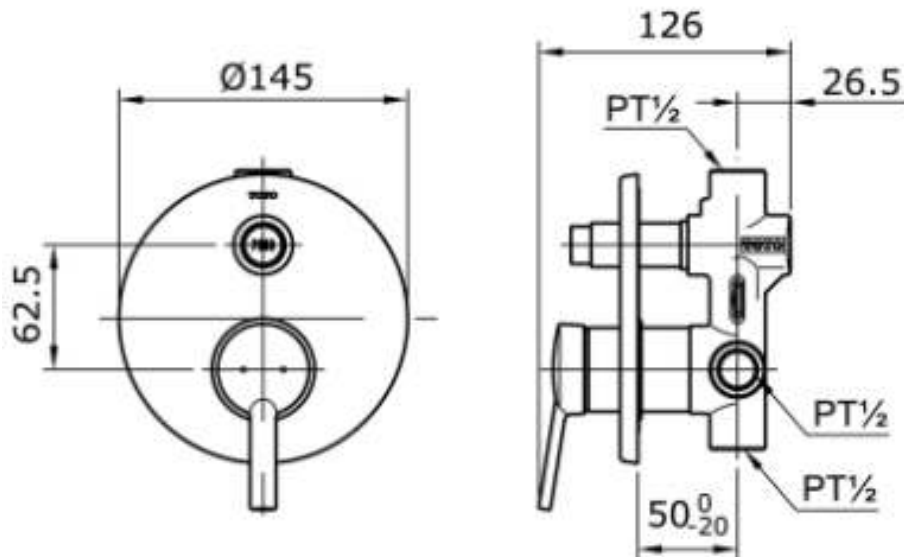

# TOTO

*Perfection by Design*

**Type No.**  
**Description**

: TX442SV  
: Concealed Single Lever  
Bath & Shower Mixer c/w  
Diverter

**Technical Specification :**

---

---

Copyright © W. ATELIER SDN. BHD., All rights reserved.