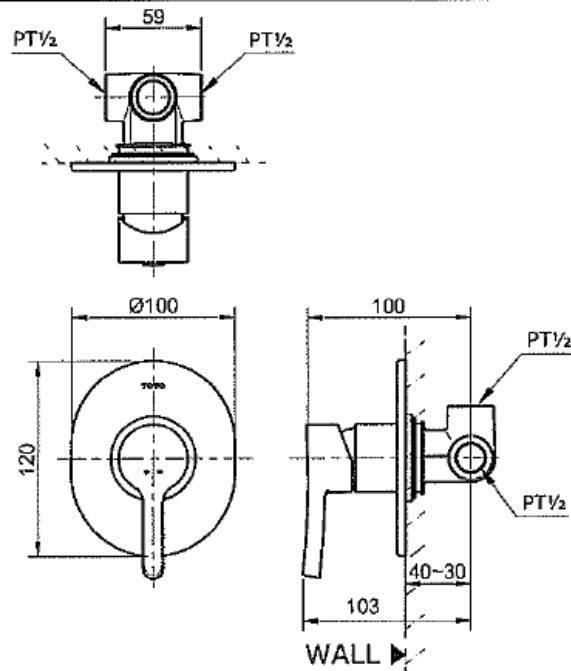

TOTO

Perfection by Design

Type No. : TX443SP
Description : Concealed single lever shower mixer

Technical Specification :

Copyright © W.ATELIER SDN. BHD., All rights reserved.

All photos and specification in this brochure are only for illustration and do not necessarily represent the final standard specification. Manufacturer reserve the rights to make further improvements and changes, where appropriate during design development. Therefore, they shall not form part of an offer or contract.