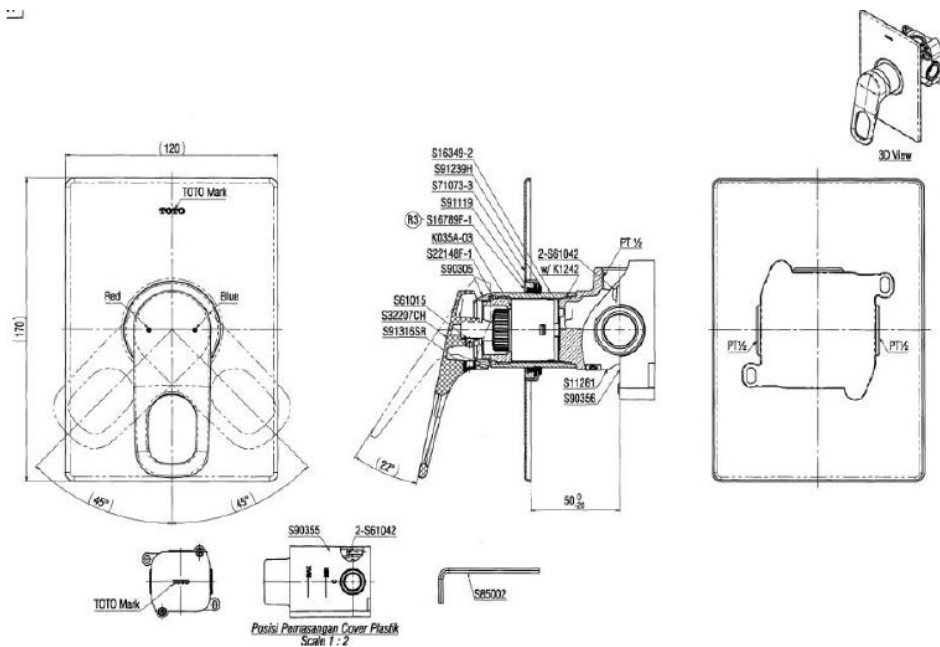

TOTO

Perfection by Design

Type No. : TX443SRRNK1
Description : Concealed Single Lever Shower Mixer (Square Shape Plate)

Technical Specification :

Copyright © W. ATELIER SDN. BHD., All rights reserved.

All photos and specification in this brochure are only for illustration and do not necessarily represent the final standard specification. Manufacturer reserve the rights to make further improvements and changes, where appropriate during design development. Therefore, they shall not form part of an offer or contract.