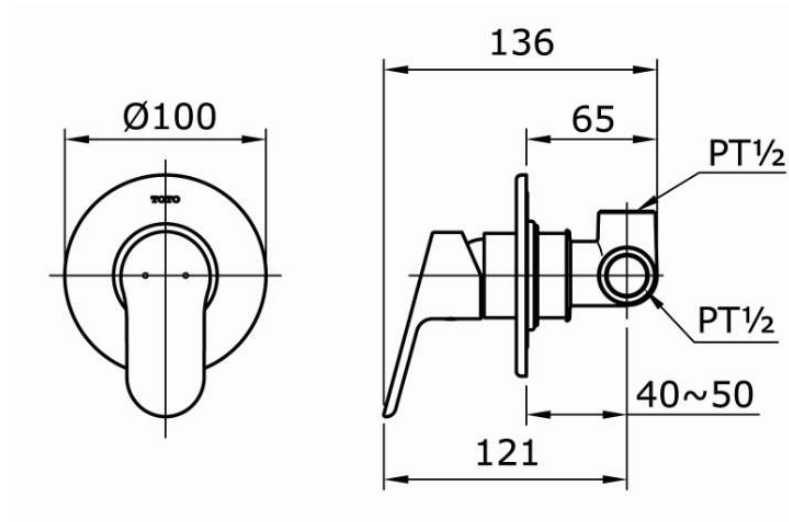

TOTO

Perfection by Design

Type No. : TX 443SUN
Description : Single lever shower mixer

Technical Specification :

Copyright © W. ATELIER SDN. BHD., All rights reserved.

All photos and specification in this brochure are only for illustration and do not necessarily represent the final standard specification. Manufacturer reserve the rights to make further improvements and changes, where appropriate during design development. Therefore, they shall not form part of an offer or contract.