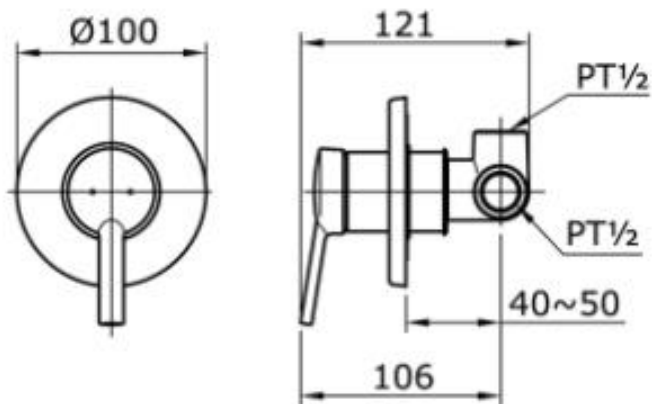

TOTO

Perfection by Design

Type No. : TX443SVN
Description : Single Lever Concealed Shower Mixer

Technical Specification :

Copyright © W. ATELIER SDN. BHD., All rights reserved.

All photos and specification in this brochure are only for illustration and do not necessarily represent the final standard specification. Manufacturer reserve the rights to make further improvements and changes, where appropriate during design development. Therefore, they shall not form part of an offer or contract.