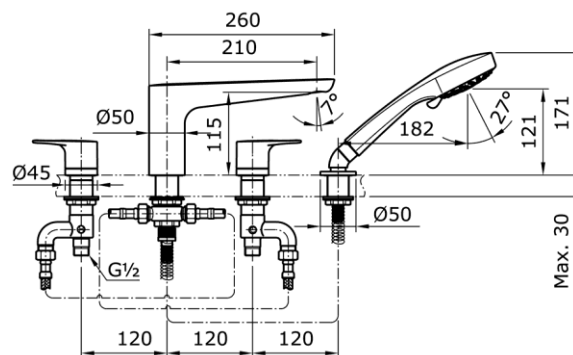

TOTO

Perfection by Design

Type No. : TX447SRR
Description : 4 Holes Bath & Shower Set

Technical Specification :

Copyright © W. ATELIER SDN. BHD., All rights reserved.

All photos and specification in this brochure are only for illustration and do not necessarily represent the final standard specification. Manufacturer reserve the rights to make further improvements and changes, where appropriate during design development. Therefore, they shall not form part of an offer or contract.