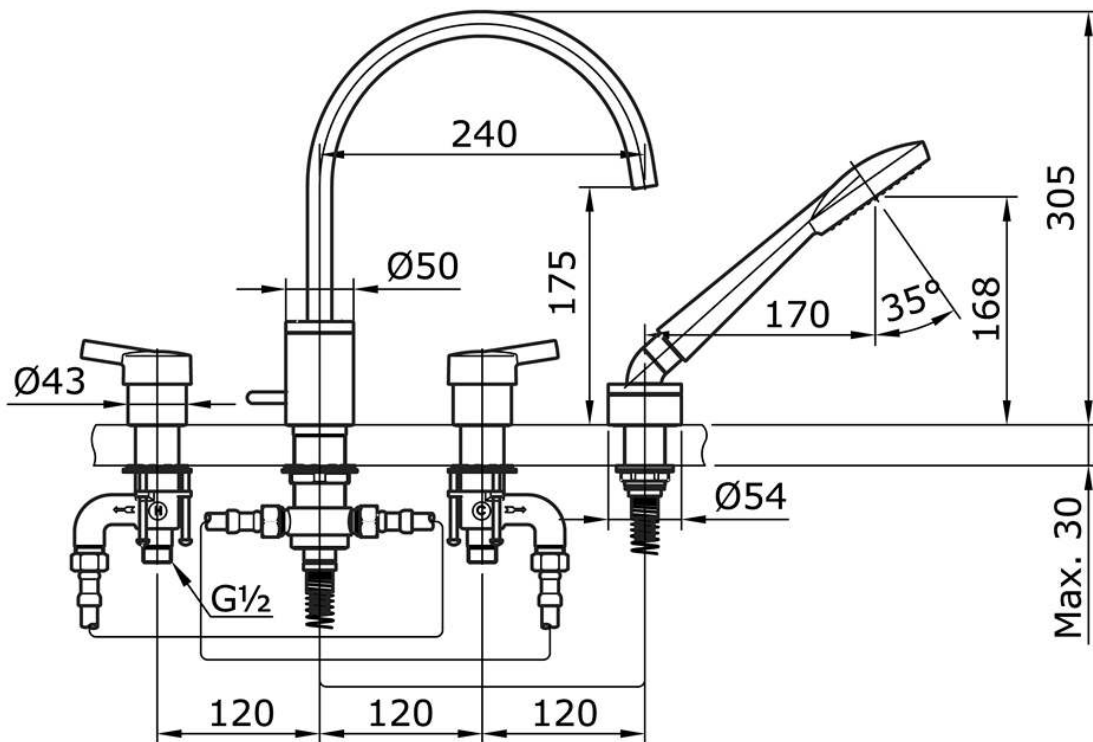

TOTO

Perfection by Design

Type No. : TX447SV
Description : 4-Holes Bath & Shower Set

Technical Specification :

Copyright © W. ATELIER SDN. BHD., All rights reserved.

All photos and specification in this brochure are only for illustration and do not necessarily represent the final standard specification. Manufacturer reserve the rights to make further improvements and changes, where appropriate during design development. Therefore, they shall not form part of an offer or contract.