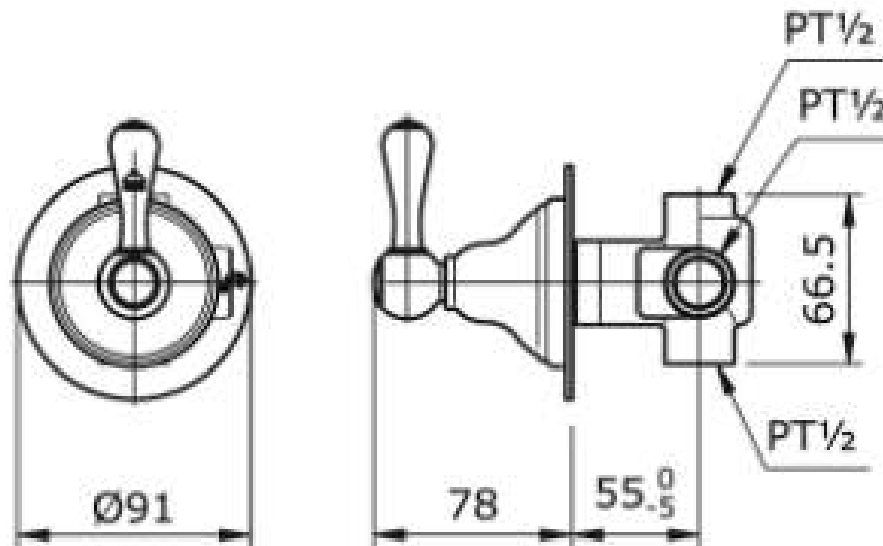

TOTO

Perfection by Design

Type No. : TX453SCL
Description : 2-Way Diverter (1 In 2 Out) - Lever Handle Only

Technical Specification :

Copyright © W.ATELIER SDN. BHD., All rights reserved.

All photos and specification in this brochure are only for illustration and do not necessarily represent the final standard specification. Manufacturer reserve the rights to make further improvements and changes, where appropriate during design development. Therefore, they shall not form part of an offer or contract.