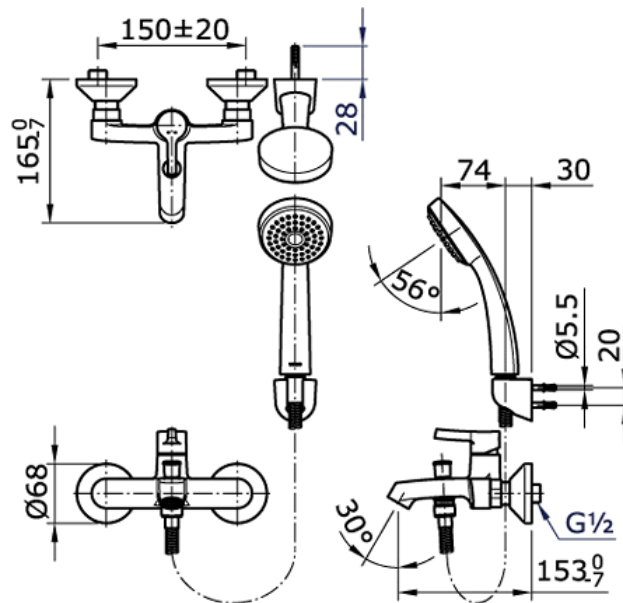

Technical Specification :

Copyright © W. ATELIER SDN. BHD., All rights reserved.

All photos and specification in this brochure are only for illustration and do not necessarily represent the final standard specification. Manufacturer reserve the rights to make further improvements and changes, where appropriate during design development. Therefore, they shall not form part of an offer or contract.