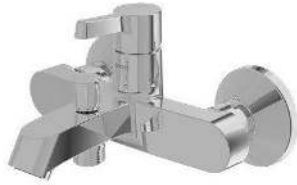

TOTO

Perfection by Design

Type No. : TX471SPV1
Description : Single Level Bath & Shower Mixer w/o Hand Shower Set

Technical Specification :

Copyright © W. ATELIER SDN. BHD., All rights reserved.

All photos and specification in this brochure are only for illustration and do not necessarily represent the final standard specification. Manufacturer reserve the rights to make further improvements and changes, where appropriate during design development. Therefore, they shall not form part of an offer or contract.