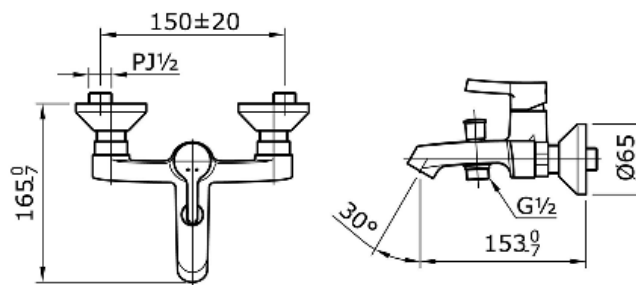

TOTO

Perfection by Design

Type No. : TX471SPV1
Description : Single Level Bath & Shower Mixer w/o Hand Shower Set

Technical Specification :

Copyright © W. ATELIER SDN. BHD., All rights reserved.

All photos and specification in this brochure are only for illustration and do not necessarily represent the final standard specification. Manufacturer reserve the rights to make further improvements and changes, where appropriate during design development. Therefore, they shall not form part of an offer or contract.