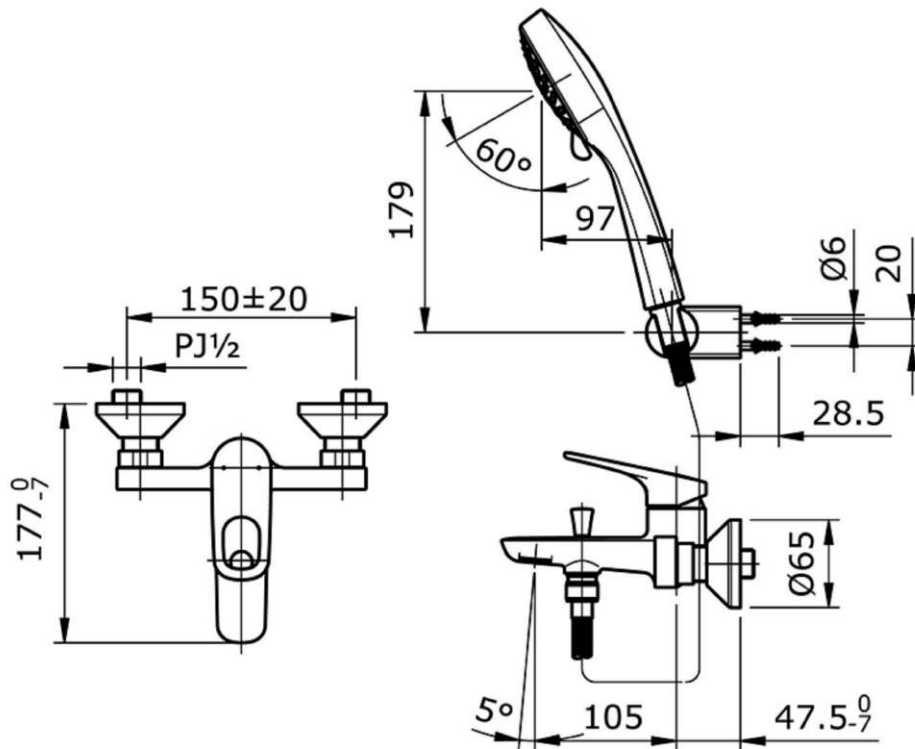

TECHNICAL SPECIFICATION

Copyright © W. ATELIER PTE. LTD., All rights reserved.

All photos and specification in this brochure are only for illustration and do not necessarily represent the final standard specification. Manufacturer reserve the rights to make further improvements and changes, where appropriate during design development. Therefore, they shall not form part of an offer or contract.