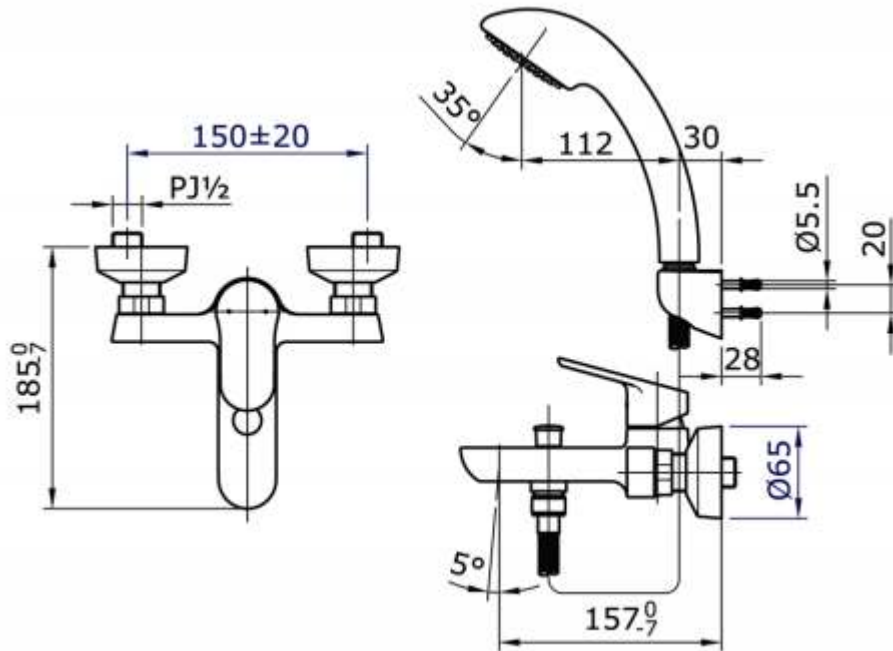

TOTO

Perfection by Design

Type No. : TX471SUN
Description : Single Lever Bath & Shower Set

Technical Specification :

Copyright © W. ATELIER SDN. BHD., All rights reserved.

All photos and specification in this brochure are only for illustration and do not necessarily represent the final standard specification. Manufacturer reserve the rights to make further improvements and changes, where appropriate during design development. Therefore, they shall not form part of an offer or contract.