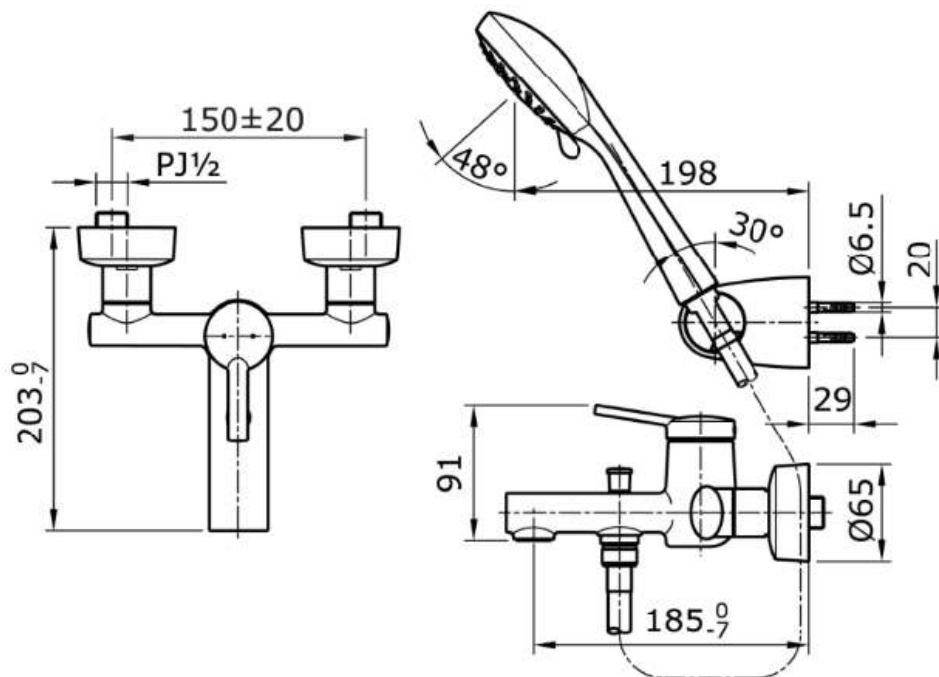

TOTO

Perfection by Design

Type No. : TX471SVN
Description : Exposed Single Lever Bath & Shower Mixer Set

Technical Specification :

Copyright © W. ATELIER SDN. BHD., All rights reserved.

All photos and specification in this brochure are only for illustration and do not necessarily represent the final standard specification. Manufacturer reserve the rights to make further improvements and changes, where appropriate during design development. Therefore, they shall not form part of an offer or contract.