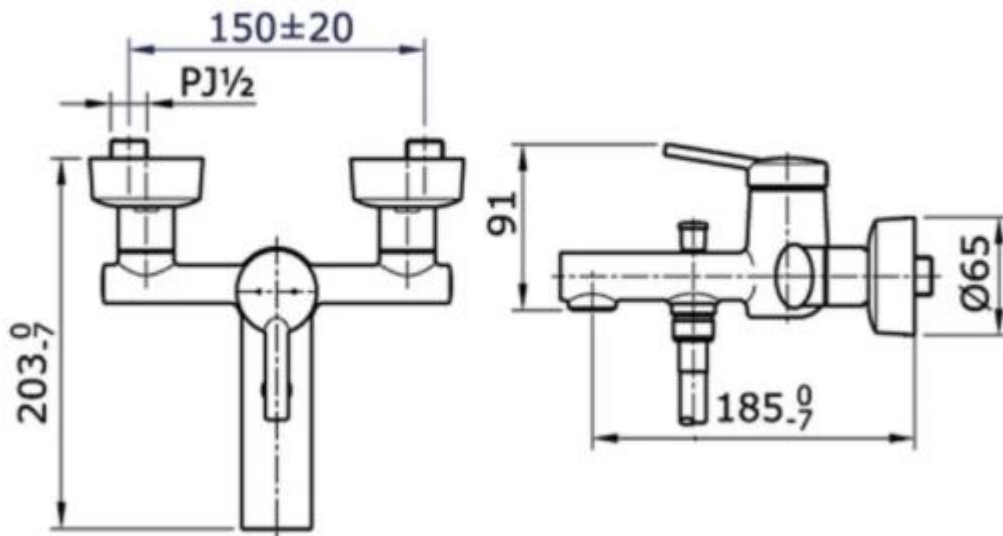

Technical Specification :

Copyright © W. ATELIER SDN. BHD., All rights reserved.

All photos and specification in this brochure are only for illustration and do not necessarily represent the final standard specification. Manufacturer reserve the rights to make further improvements and changes, where appropriate during design development. Therefore, they shall not form part of an offer or contract.