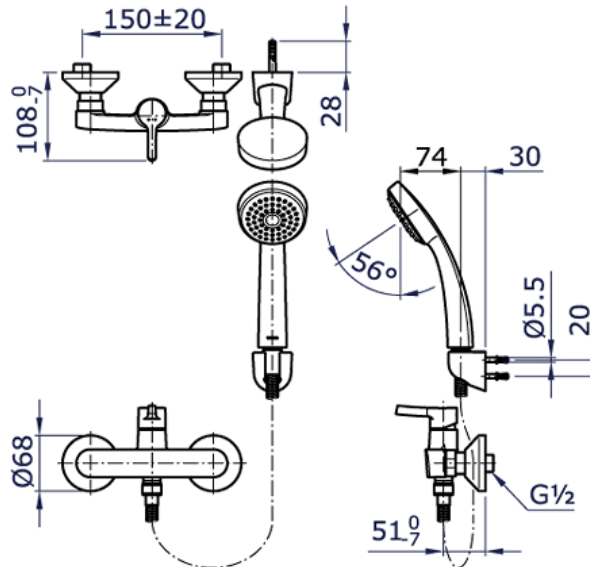

Technical Specification :

Copyright © W. ATELIER SDN. BHD., All rights reserved.

All photos and specification in this brochure are only for illustration and do not necessarily represent the final standard specification. Manufacturer reserve the rights to make further improvements and changes, where appropriate during design development. Therefore, they shall not form part of an offer or contract.