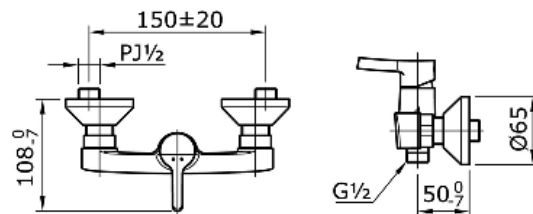

Copyright © W. ATELIER SDN. BHD., All rights reserved.

All photos and specification in this brochure are only for illustration and do not necessarily represent the final standard specification. Manufacturer reserve the rights to make further improvements and changes, where appropriate during design development. Therefore, they shall not form part of an offer or contract.