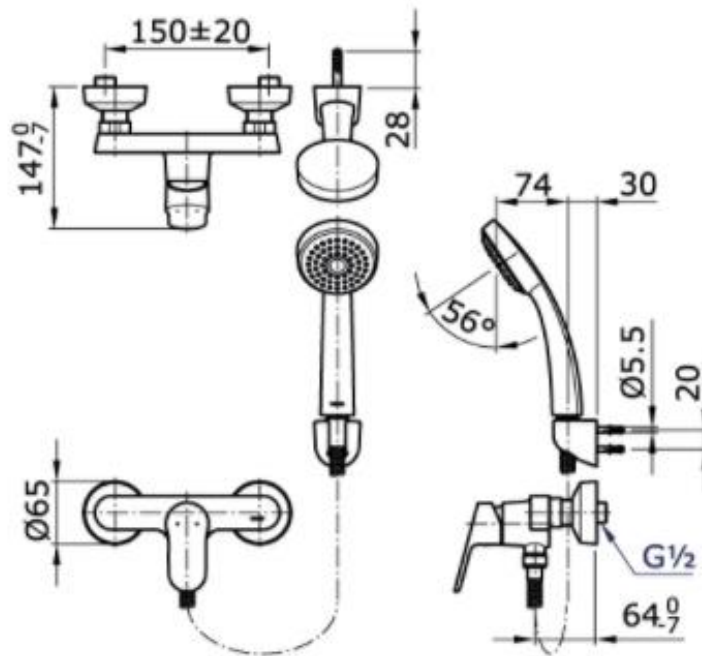

TOTO

Perfection by Design

Type No. : TX474SUN
Description : Single Lever Shower Mixer Set C/w THX48NB Handshower Set

Technical Specification :

Copyright © W. ATELIER SDN. BHD., All rights reserved.

All photos and specification in this brochure are only for illustration and do not necessarily represent the final standard specification. Manufacturer reserve the rights to make further improvements and changes, where appropriate during design development. Therefore, they shall not form part of an offer or contract.