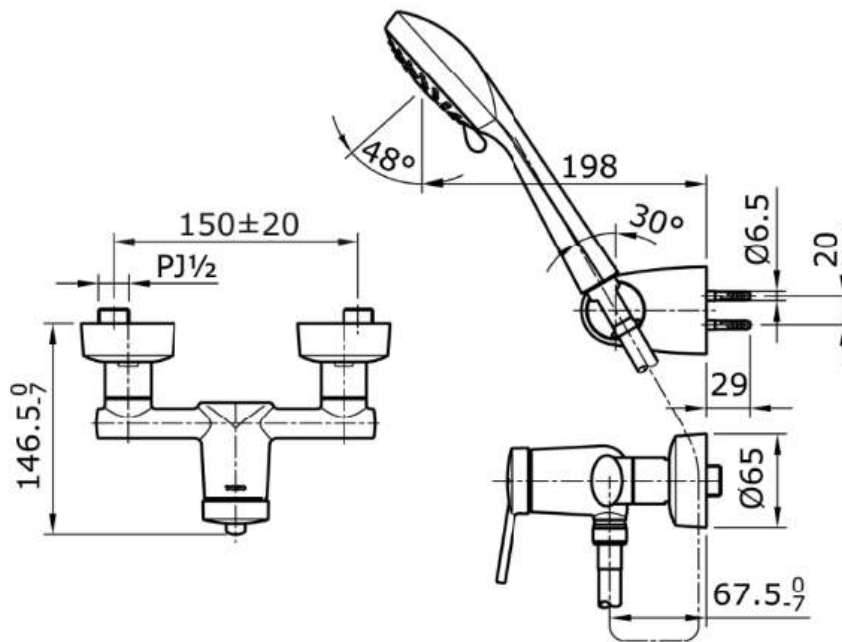

TOTO

Perfection by Design

Type No. : TX474SVN
Description : Exposed Single Lever Shower Mixer Set

Technical Specification :

Copyright © W. ATELIER SDN. BHD., All rights reserved.

All photos and specification in this brochure are only for illustration and do not necessarily represent the final standard specification. Manufacturer reserve the rights to make further improvements and changes, where appropriate during design development. Therefore, they shall not form part of an offer or contract.