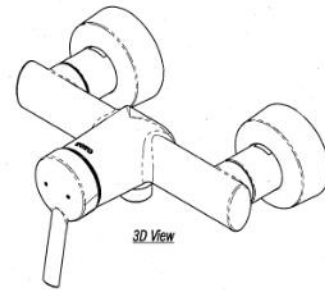

TOTO

Perfection by Design

Type No. : TX474SVV1
Description : Exposed Single Lever Shower Mixer Set Without Handshower

Technical Specification :

Copyright © W. ATELIER SDN. BHD., All rights reserved.

All photos and specification in this brochure are only for illustration and do not necessarily represent the final standard specification. Manufacturer reserve the rights to make further improvements and changes, where appropriate during design development. Therefore, they shall not form part of an offer or contract.