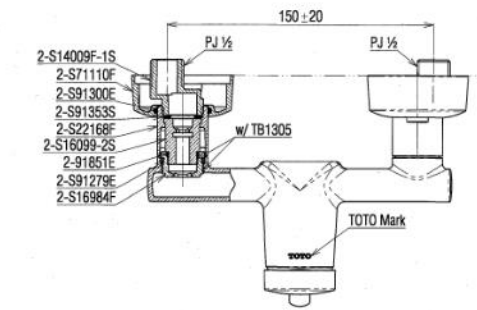

TOTO

Perfection by Design

Type No. : TX474SVV1
Description : Exposed Single Lever Shower Mixer Set Without Handshower

Technical Specification :

Copyright © W. ATELIER SDN. BHD., All rights reserved.

All photos and specification in this brochure are only for illustration and do not necessarily represent the final standard specification. Manufacturer reserve the rights to make further improvements and changes, where appropriate during design development. Therefore, they shall not form part of an offer or contract.