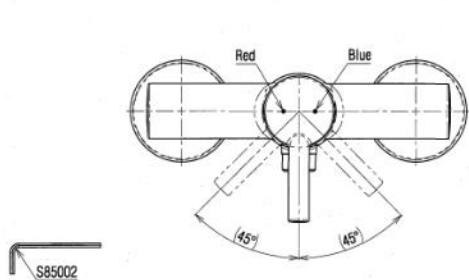

TOTO

Perfection by Design

Type No. : TX474SVV1
Description : Exposed Single Lever Shower Mixer Set Without Handshower

Technical Specification :

Copyright © W. ATELIER SDN. BHD., All rights reserved.

All photos and specification in this brochure are only for illustration and do not necessarily represent the final standard specification. Manufacturer reserve the rights to make further improvements and changes, where appropriate during design development. Therefore, they shall not form part of an offer or contract.