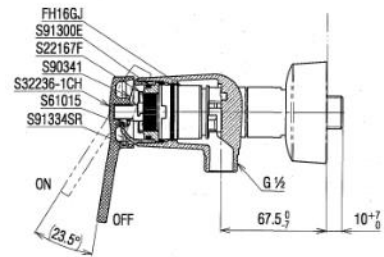

TOTO

Perfection by Design

Type No. : TX474SVV1
Description : Exposed Single Lever Shower Mixer Set Without Handshower

Technical Specification :

Copyright © W. ATELIER SDN. BHD., All rights reserved.

All photos and specification in this brochure are only for illustration and do not necessarily represent the final standard specification. Manufacturer reserve the rights to make further improvements and changes, where appropriate during design development. Therefore, they shall not form part of an offer or contract.