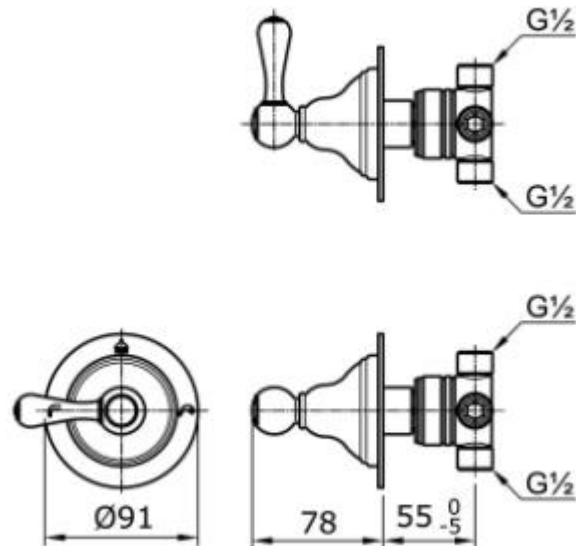

TOTO

Perfection by Design

Type No. : TX484SCL
Description : 3 Way Diverter (1 In 3 Out) - Lever Handle Only

Technical Specification :

Copyright © W.ATELIER SDN. BHD., All rights reserved.

All photos and specification in this brochure are only for illustration and do not necessarily represent the final standard specification. Manufacturer reserve the rights to make further improvements and changes, where appropriate during design development. Therefore, they shall not form part of an offer or contract.