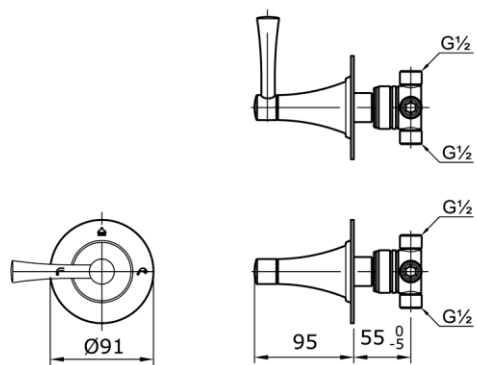

TOTO

Perfection by Design

Type No. : TX484SG
Description : 3 way diverter (1 in 3 out)

Technical Specification :

Copyright © W. ATELIER SDN. BHD., All rights reserved.

All photos and specification in this brochure are only for illustration and do not necessarily represent the final standard specification. Manufacturer reserve the rights to make further improvements and changes, where appropriate during design development. Therefore, they shall not form part of an offer or contract.