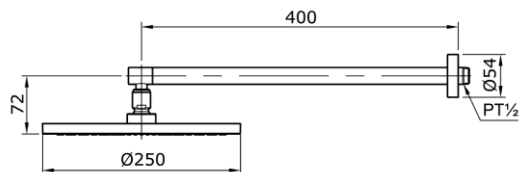

TOTO

Perfection by Design

Type No. : TX488SZ
Description : Wall Mounted Fixed Shower Head

Technical Specification :

TX488SZ

Copyright © W. ATELIER SDN. BHD., All rights reserved.

All photos and specification in this brochure are only for illustration and do not necessarily represent the final standard specification. Manufacturer reserve the rights to make further improvements and changes, where appropriate during design development. Therefore, they shall not form part of an offer or contract.