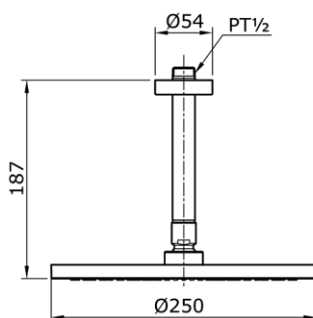

TOTO

Perfection by Design

Type No. : TX491SN
Description : Fixed Shower Head

Technical Specification :

TX491SN

Copyright © W. ATELIER SDN. BHD., All rights reserved.

All photos and specification in this brochure are only for illustration and do not necessarily represent the final standard specification. Manufacturer reserve the rights to make further improvements and changes, where appropriate during design development. Therefore, they shall not form part of an offer or contract.