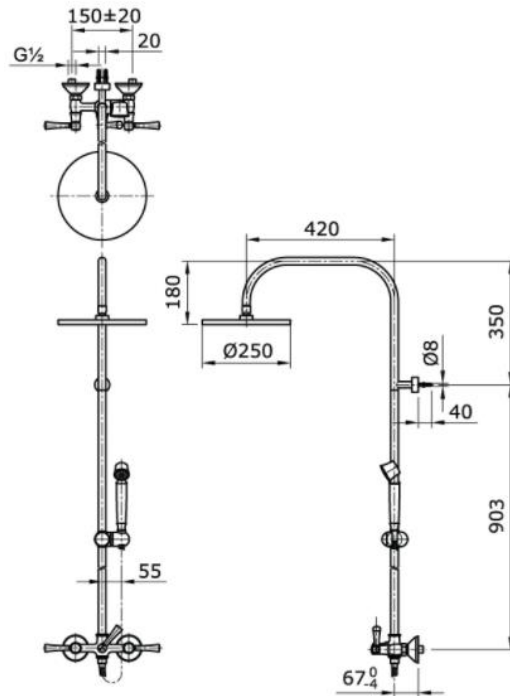

TOTO

Perfection by Design

Type No. : TX492SGZ
Description : Shower Column Set

Technical Specification :

Copyright © W. ATELIER SDN. BHD., All rights reserved.

All photos and specification in this brochure are only for illustration and do not necessarily represent the final standard specification. Manufacturer reserve the rights to make further improvements and changes, where appropriate during design development. Therefore, they shall not form part of an offer or contract.