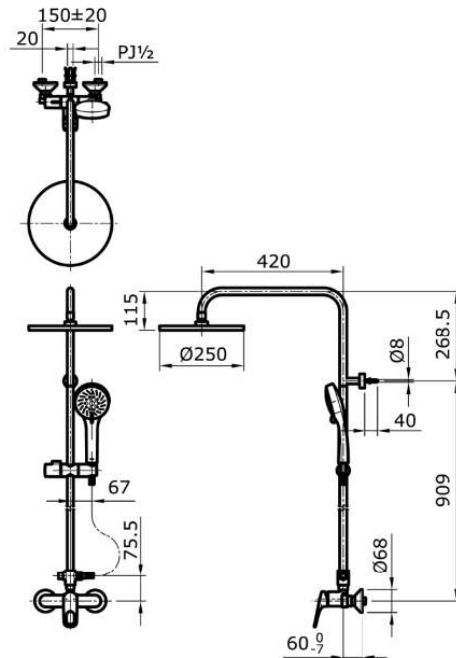

TOTO

Perfection by Design

Type No. : TX492SRRZ
Description : Shower Column Set

Technical Specification :

Copyright © W. ATELIER SDN. BHD., All rights reserved.

All photos and specification in this brochure are only for illustration and do not necessarily represent the final standard specification. Manufacturer reserve the rights to make further improvements and changes, where appropriate during design development. Therefore, they shall not form part of an offer or contract.