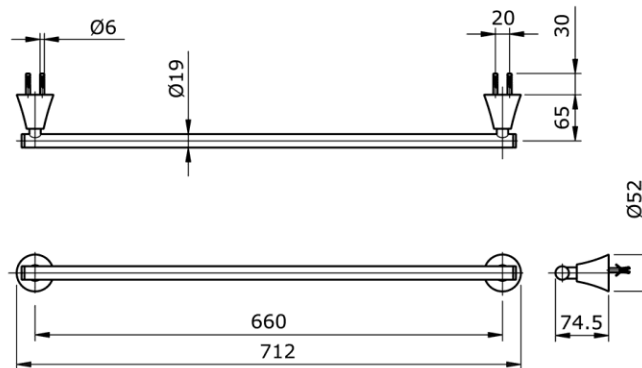

TOTO

Perfection by Design

Type No. : TX701AG
Description : Single Towel Bar

Technical Specification :

Copyright © W. ATELIER SDN. BHD., All rights reserved.

All photos and specification in this brochure are only for illustration and do not necessarily represent the final standard specification. Manufacturer reserve the rights to make further improvements and changes, where appropriate during design development. Therefore, they shall not form part of an offer or contract.