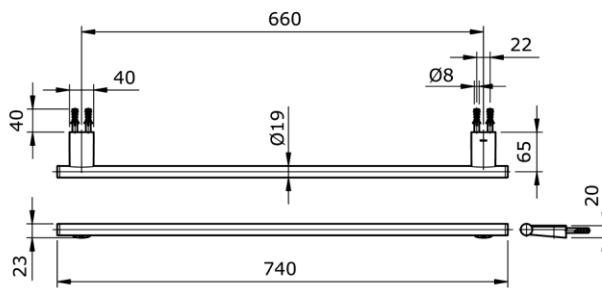

TOTO

Perfection by Design

Type No. : TX701ARR
Description : Towel Bar

Technical Specification :

Copyright © W. ATELIER SDN. BHD., All rights reserved.

All photos and specification in this brochure are only for illustration and do not necessarily represent the final standard specification. Manufacturer reserve the rights to make further improvements and changes, where appropriate during design development. Therefore, they shall not form part of an offer or contract.