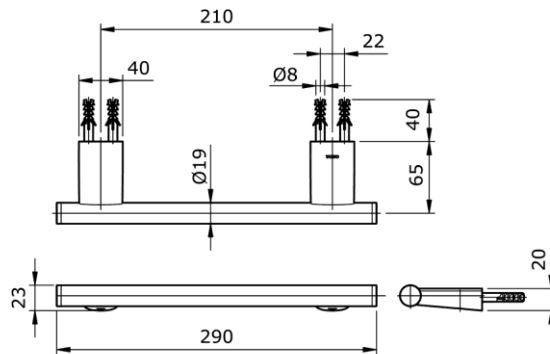

TOTO

Perfection by Design

Type No. : TX702ARR
Description : Towel Ring

Technical Specification :

Copyright © W. ATELIER SDN. BHD., All rights reserved.

All photos and specification in this brochure are only for illustration and do not necessarily represent the final standard specification. Manufacturer reserve the rights to make further improvements and changes, where appropriate during design development. Therefore, they shall not form part of an offer or contract.