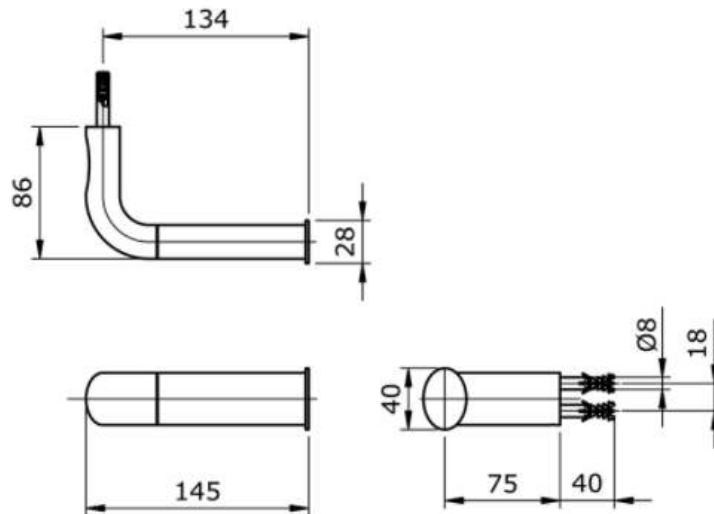

TOTO

Perfection by Design

Type No. : TX703AQ
Description : Le Muse Paper Holder

Technical Specification :

Copyright © W. ATELIER SDN. BHD., All rights reserved.

All photos and specification in this brochure are only for illustration and do not necessarily represent the final standard specification. Manufacturer reserve the rights to make further improvements and changes, where appropriate during design development. Therefore, they shall not form part of an offer or contract.