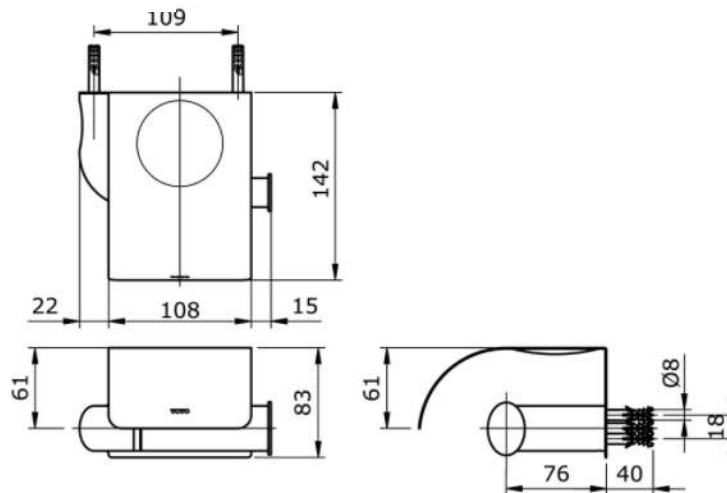

TOTO

Perfection by Design

Type No. : TX703AQV1
Description : Le Muse Paper Holder

Technical Specification :

Copyright © W. ATELIER SDN. BHD., All rights reserved.

All photos and specification in this brochure are only for illustration and do not necessarily represent the final standard specification. Manufacturer reserve the rights to make further improvements and changes, where appropriate during design development. Therefore, they shall not form part of an offer or contract.