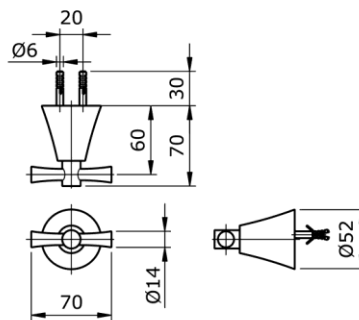

TOTO

Perfection by Design

Type No. : TX704AG
Description : Double Robe Hook

Technical Specification :

Copyright © W. ATELIER SDN. BHD., All rights reserved.

All photos and specification in this brochure are only for illustration and do not necessarily represent the final standard specification. Manufacturer reserve the rights to make further improvements and changes, where appropriate during design development. Therefore, they shall not form part of an offer or contract.