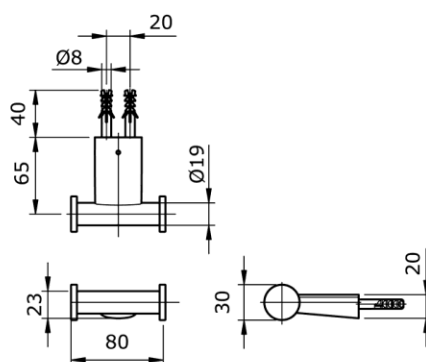

TOTO

Perfection by Design

Type No. : TX704ARR
Description : Double Robe Hook

Technical Specification :

Copyright © W. ATELIER SDN. BHD., All rights reserved.

All photos and specification in this brochure are only for illustration and do not necessarily represent the final standard specification. Manufacturer reserve the rights to make further improvements and changes, where appropriate during design development. Therefore, they shall not form part of an offer or contract.