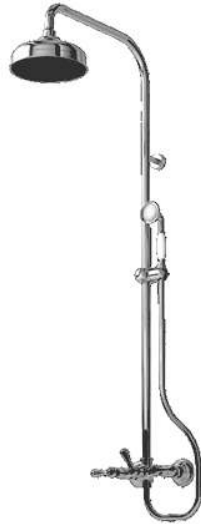

CURIO
Lever Handle Shower Column
w/ Hand Shower

Features

- Classical
- Durable finishes
- Brass valve bodies

Specifications

Finish: Nickel Chrome

Water Pressure: 0.05MPa~0.75MPa

Parts description

- **TX492SCLZ**
Lever Handle Shower Column w/ Hand Shower