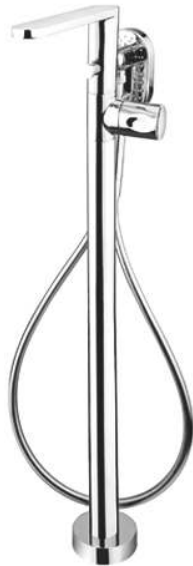

LE MUSE
Floor Standing Bath & Shower Set

Features

- Modern styling to complement the LE MUSE design suite
- Durable finishes
- Brass valve bodies

Specifications

Finish: Nickel Chrome

Water Pressure: 0.05MPa~0.75MPa

Parts description

- **TX494SQBR**
Floor Standing Bath & Shower Set